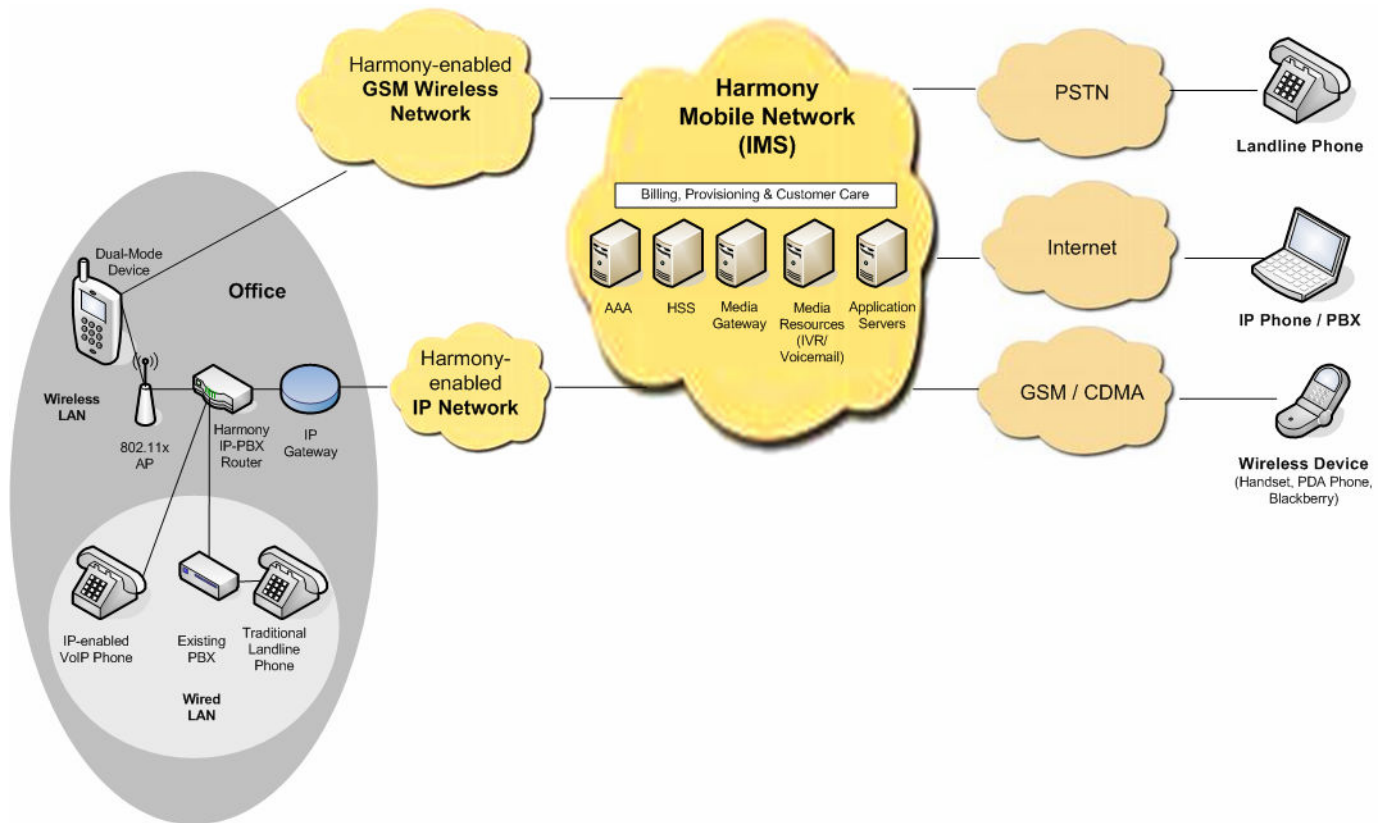

Network Frequency:

- GSM 850/1900 (Canada & US)
- GSM 900/1800/3G 2100 (International)
- WLAN/WiFi 802.11a/b/g/n/x (anywhere)

Network Technologies:

- IP Multimedia Subsystems (IMS)
- Dual-mode GSM/WiFi (802.11x)
- Business-class VoIP with QoS

Roaming:

- Voice: 300+ GSM networks in 185+ countries
- Data: 70+ countries (including USA and Mexico)

Canadian Headquarters
80 Bloor St. W. Suite 1500
Toronto, Ontario M5S 2V1
Canada

Be first to IMS. Be first to Harmony.

* Subject to service availability on selected handset models and accessories